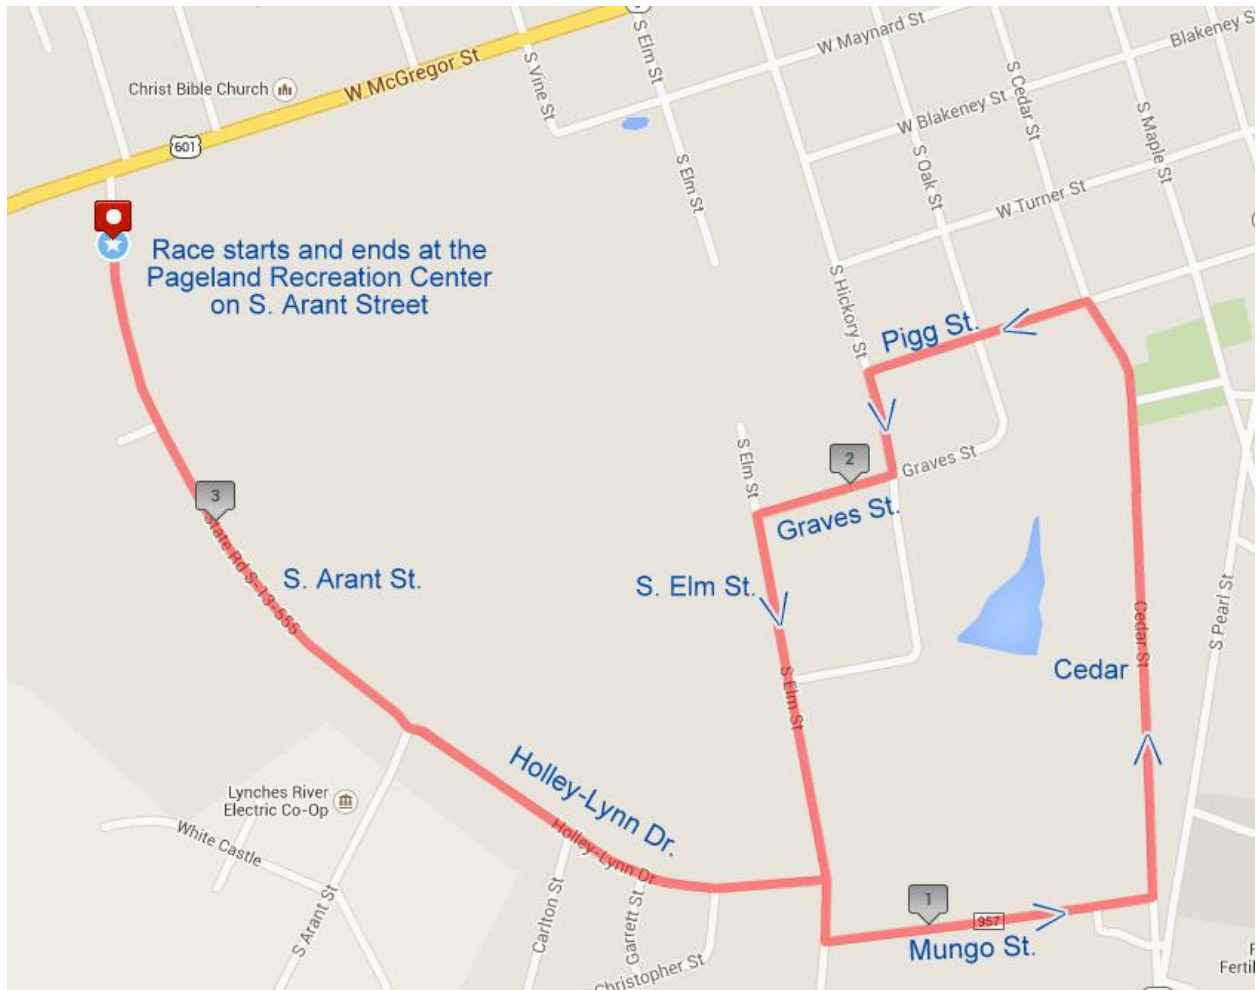

Annual Jason Hicks Memorial 5k Race Course Map

Race starts and ends at the Pageland Recreation Center on S. Arant Street

1. Head south on S. Arant Street
2. Left on Holley-Lynn Drive
3. Right on S. Elm Street
4. Left on Mungo Street
5. Left on Cedar Street
6. Left on Pigg Street
7. Left on S. Hickory Street
8. Right on Graves Street
9. Left on S. Elms Street
10. Right on Holley-Lynn Drive
11. Right on S. Arant Street